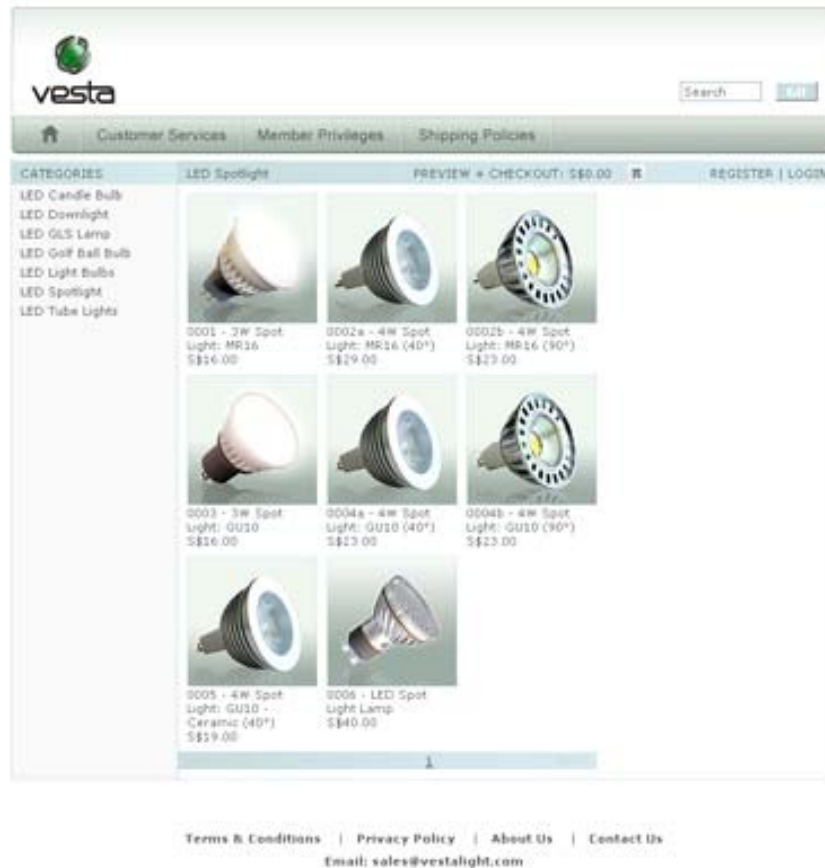

Standard Store

An online shop to be incorporated in each portal which enables customers to select, view details and add products to their shopping cart.

The system stores client details and their orders so that on future visits they can shop with ease.

A loyalty program gives administrator the option to reward frequent users.